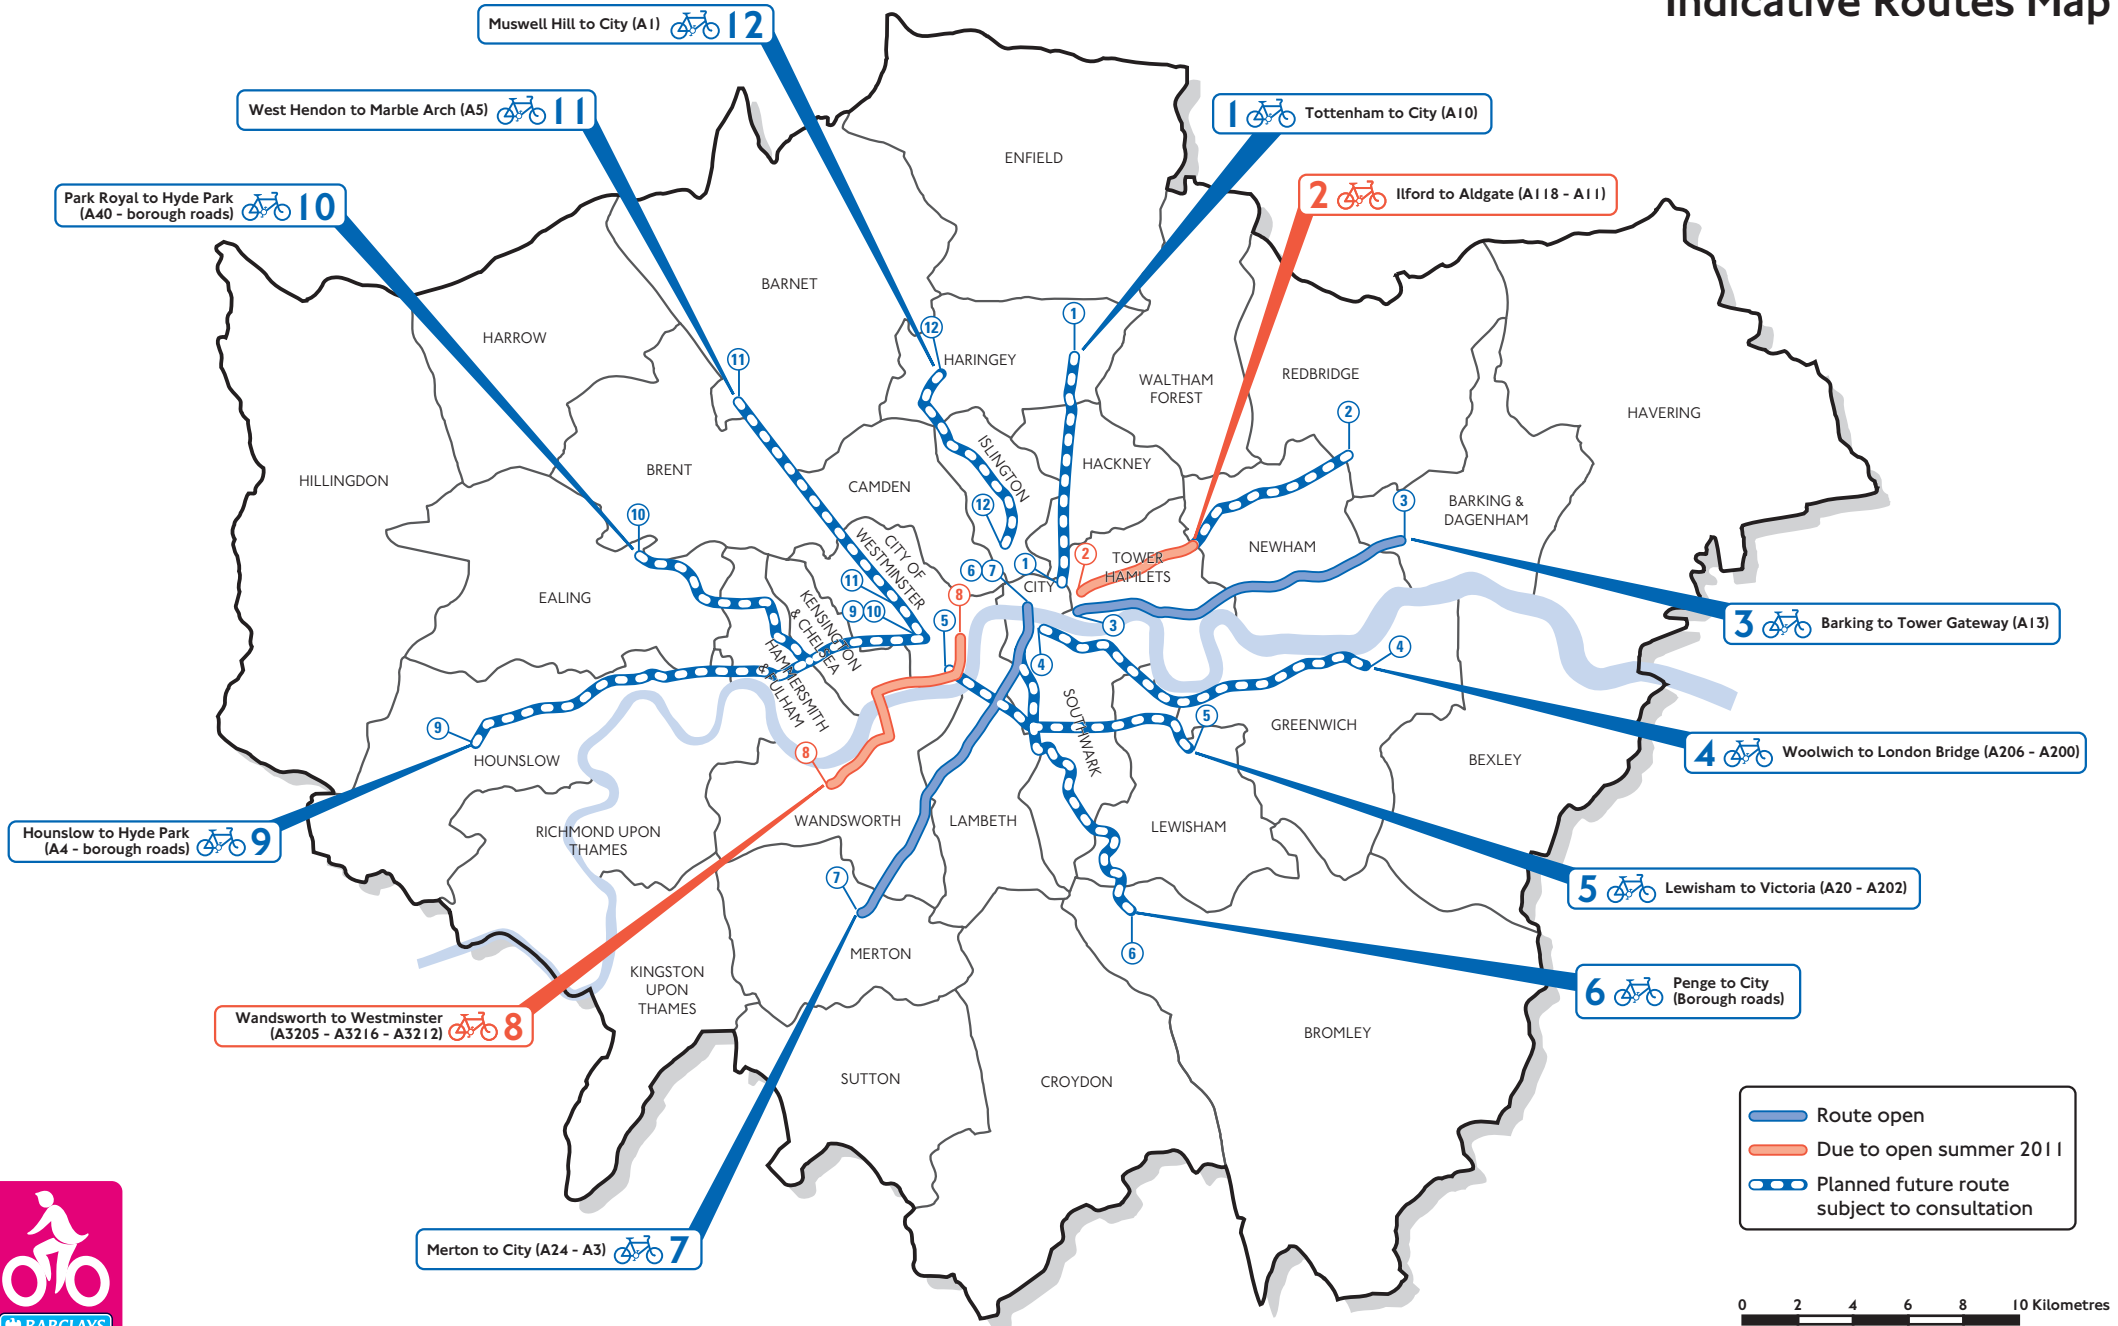

# Barclays Cycle Superhighways

## Indicative Routes Map

Legend:

- Route open
- Due to open summer 2011
- Planned future route subject to consultation